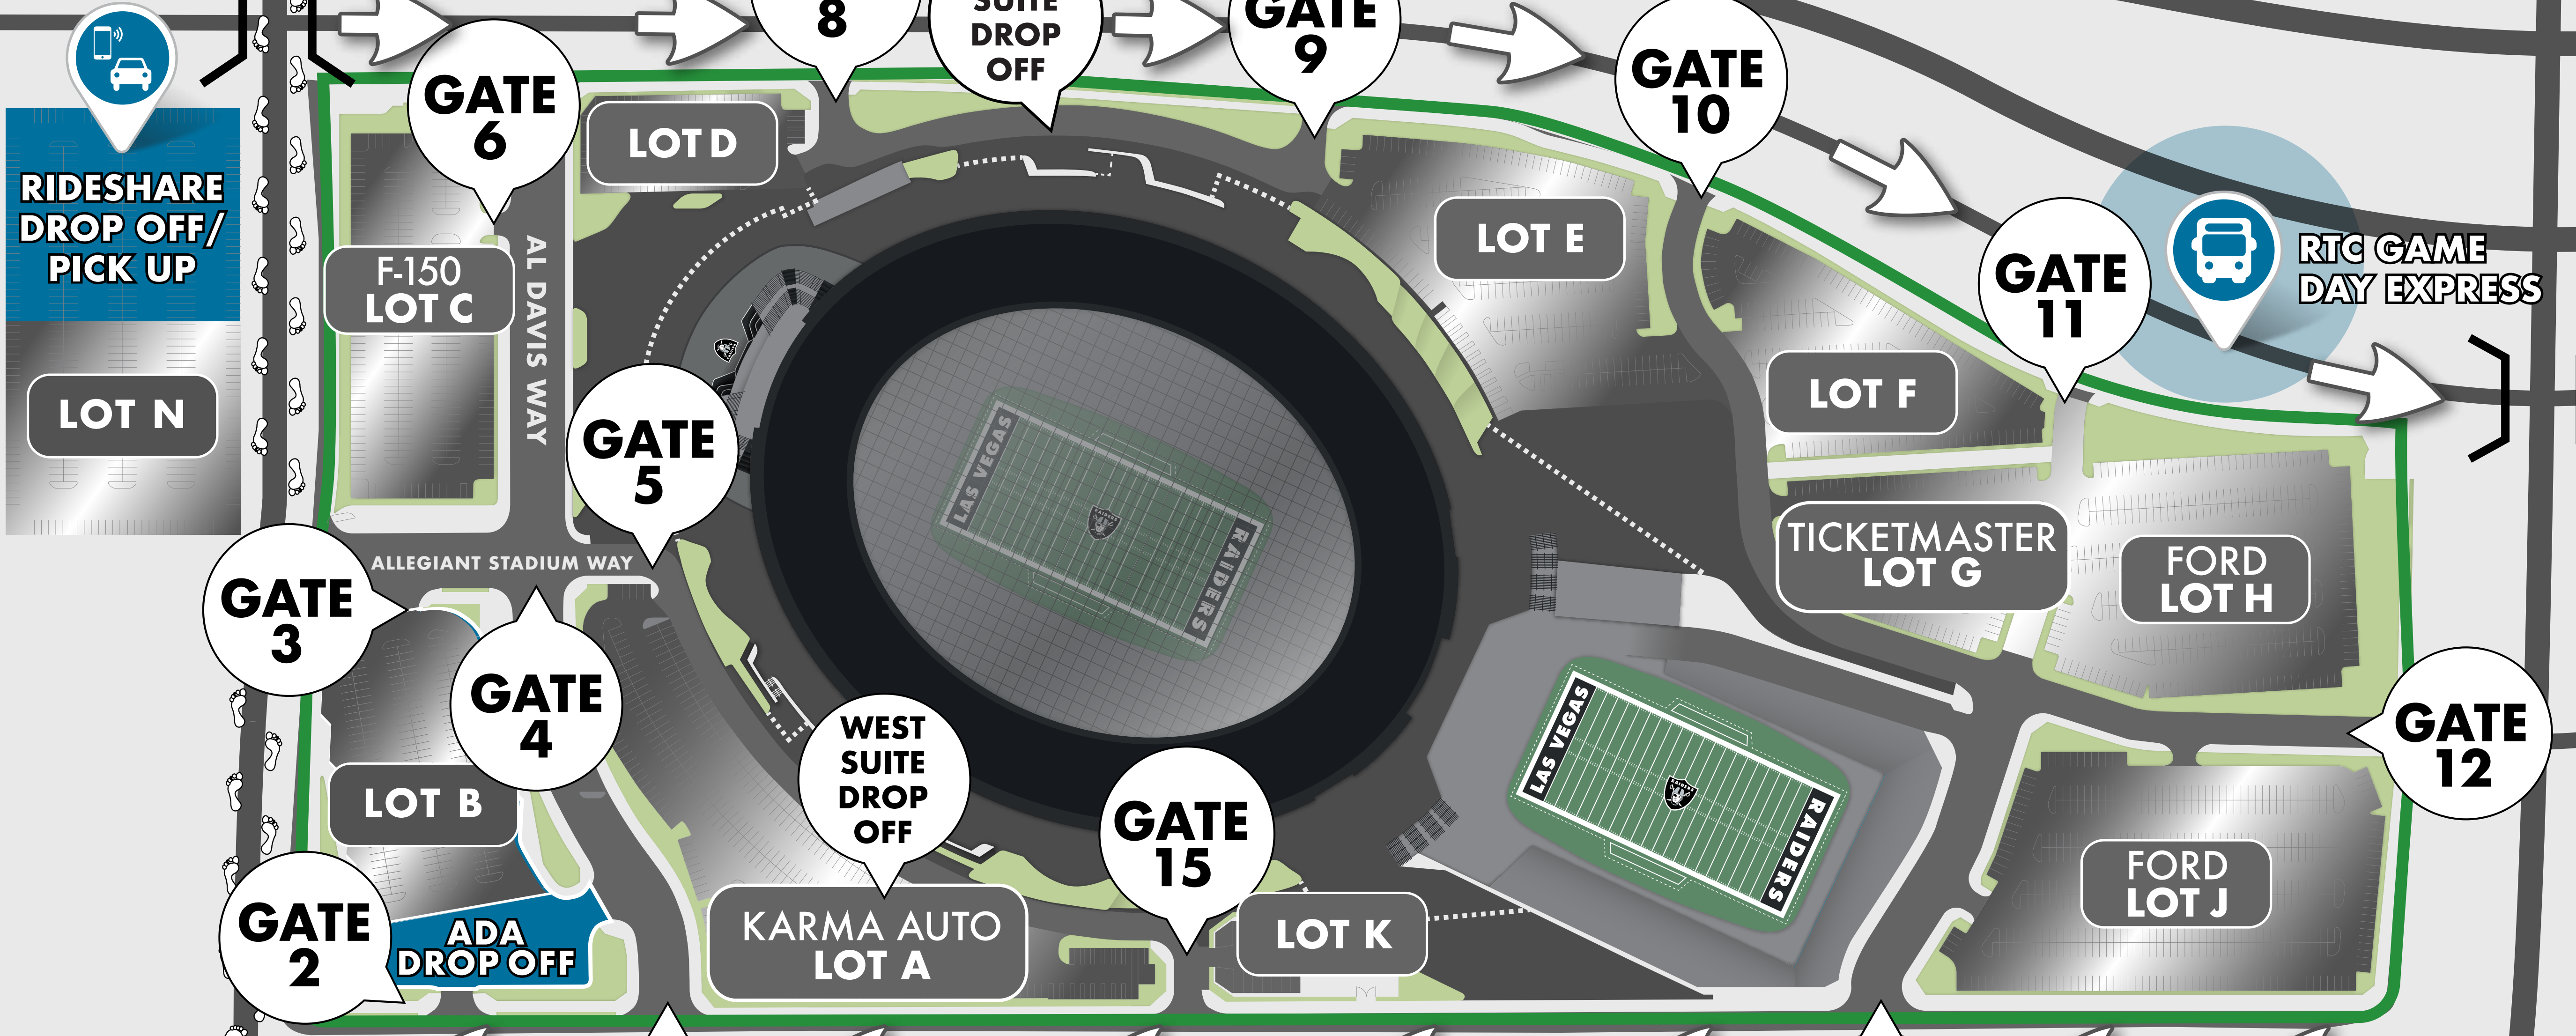

FRANK SINATRA DR

DEAN MARTIN DR

W ALI BABA LN

RTC GAME DAY EXPRESS

GATE 3

GATE 2

GATE 1

GATE 15

GATE 14

GATE 12

POLARIS AVE

PROCYON ST

GUEST DROP OFF/PICK UP

TAXIS

LOT X

LOT W

LOT S

DEWEY LOT

LOT B

F-150 LOT C

LOT D

LOT E

LOT F

TICKETMASTER LOT G

FORD LOT H

FORD LOT J

LOT K

KARMA AUTO LOT A

GATE 6

GATE 8

GATE 9

GATE 10

GATE 11

GATE 4

GATE 5

EAST SUITE DROP OFF

WEST SUITE DROP OFF

ADA DROP OFF

PROCYON ST

HACIENDA AVE

PROCYON ST

W ALI BABA LN

DIABLO DR

S VALLEY VIEW BLVD

RUSSELL RD

ONE-WAY / DIRECTIONAL

- Allegiant Stadium Controlled Parking
- Rideshare, Taxis, Shuttles, RTC Busses
- On-Site Parking

- Walking Bridge
- Walking Path
- Event Based Parking Sold on SpotHero App

- DEAN MARTIN DR. WILL BE SOUTHBOUND TRAVEL ONLY FROM ALI BABA LN. TO OQUENDO RD.
- POLARIS AVE. WILL BE NORTHBOUND TRAVEL ONLY FROM RUSSELL RD. TO HACIENDA AVE.
- DEWEY DR. WILL BE WESTBOUND TRAVEL ONLY.
- DIABLO DR. WILL EASTBOUND TRAVEL ONLY.
- PROCYON ST. WILL BE NORTHBOUND ONLY FROM DIABLO DR. TO HACIENDA AVE.
- PROCYON ST. WILL BE SOUTHBOUND ONLY FROM W DEWEY DR. TO RUSSELL RD.
- HACIENDA OVERPASS WILL BE CLOSED TO VEHICULAR TRAFFIC.

For more information download the Allegiant Stadium Mobile App